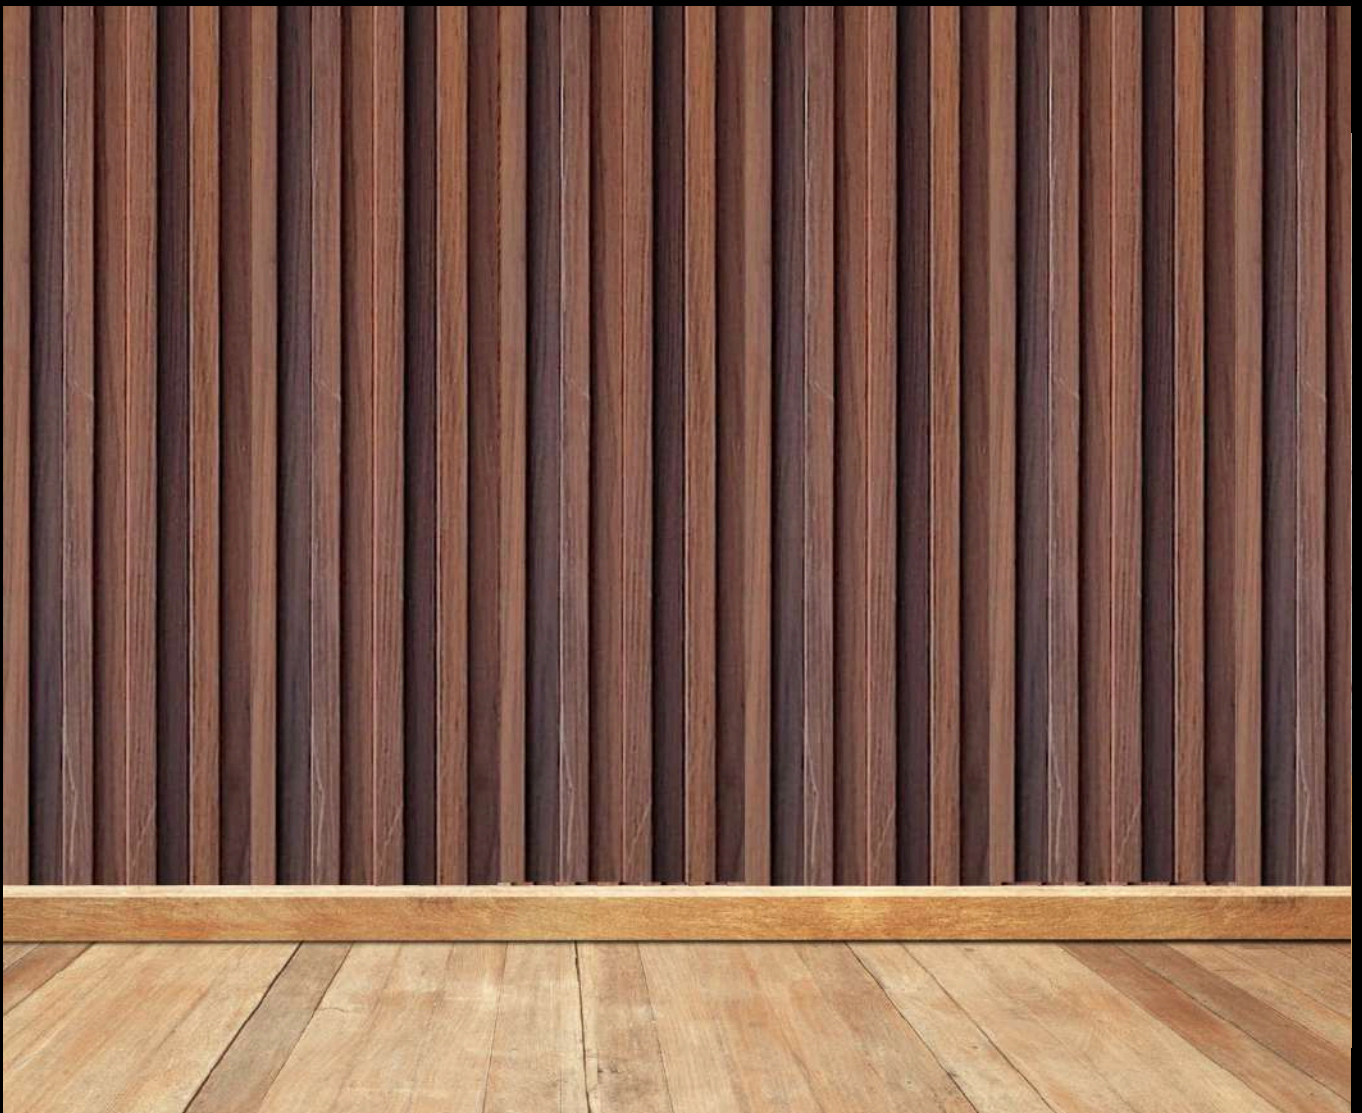

Code No - 2301

Size - 23×160 mm

Length - 2900 mm