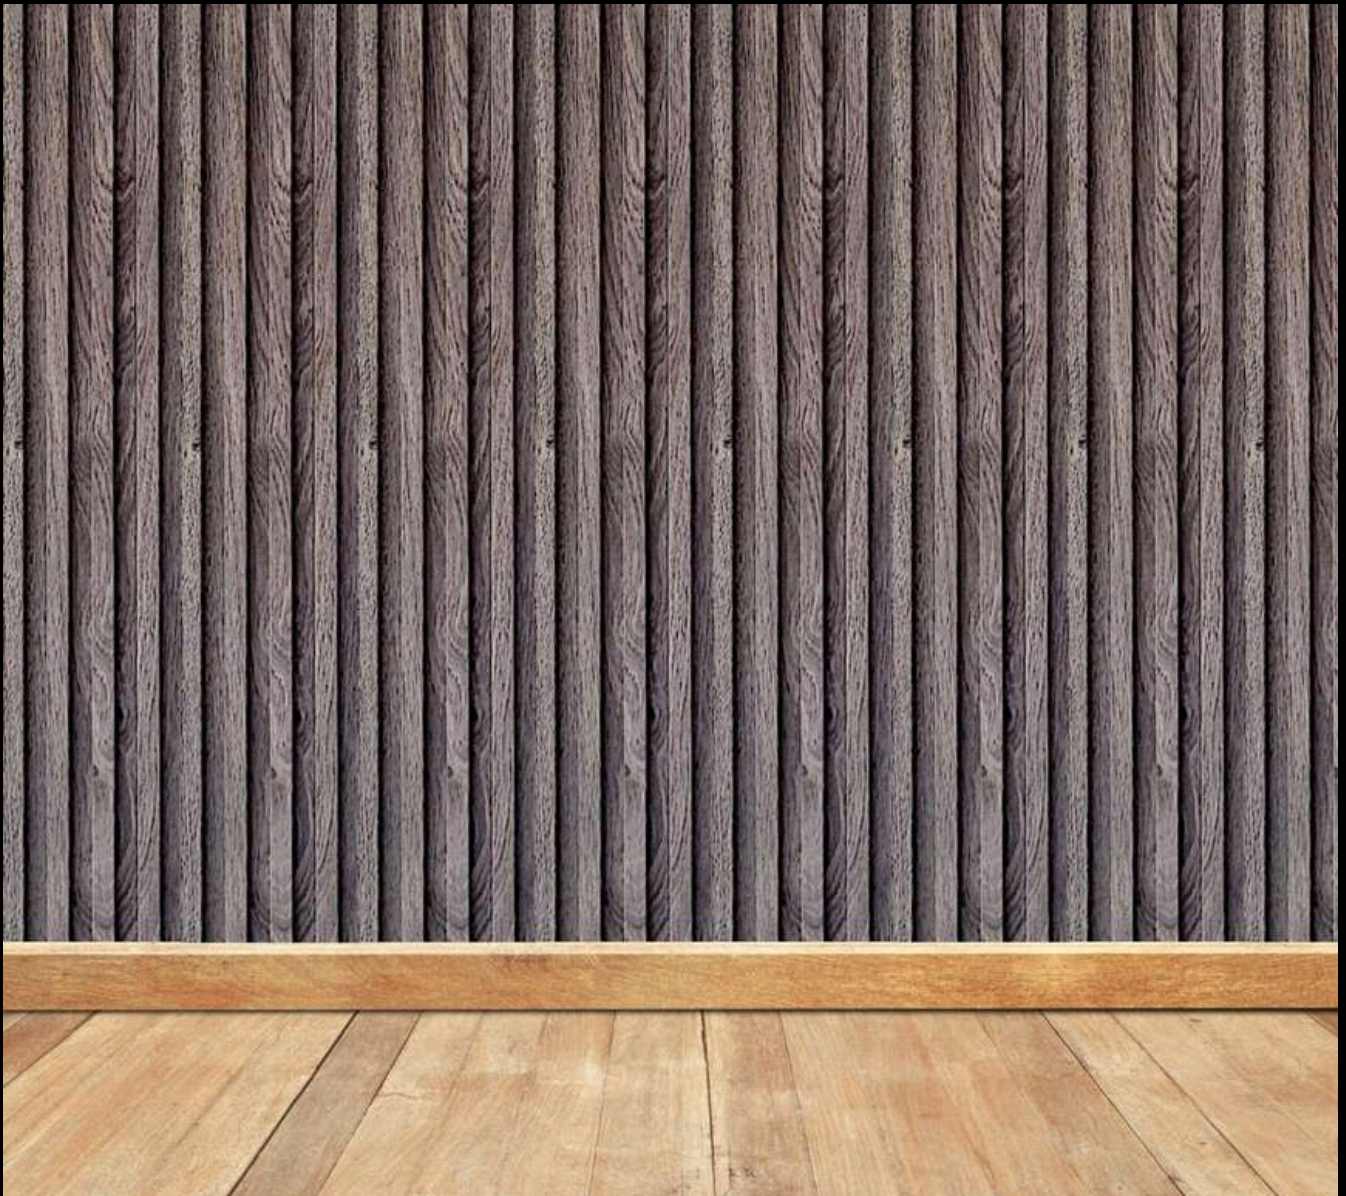

Code No - WA-2307

Size - 23×160 mm

Length - 2900 mm